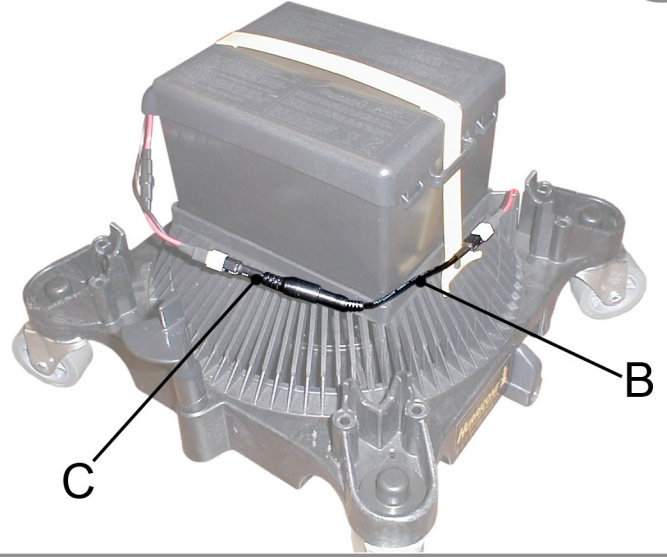

Barrel Plug Adaptor Kit

Includes:

- A. Hurricane Base Adaptor (1)
- B. Female Adaptor (1)
- C. Male Adaptor (1)
- D. Replacement Screws (2)

6

7

8