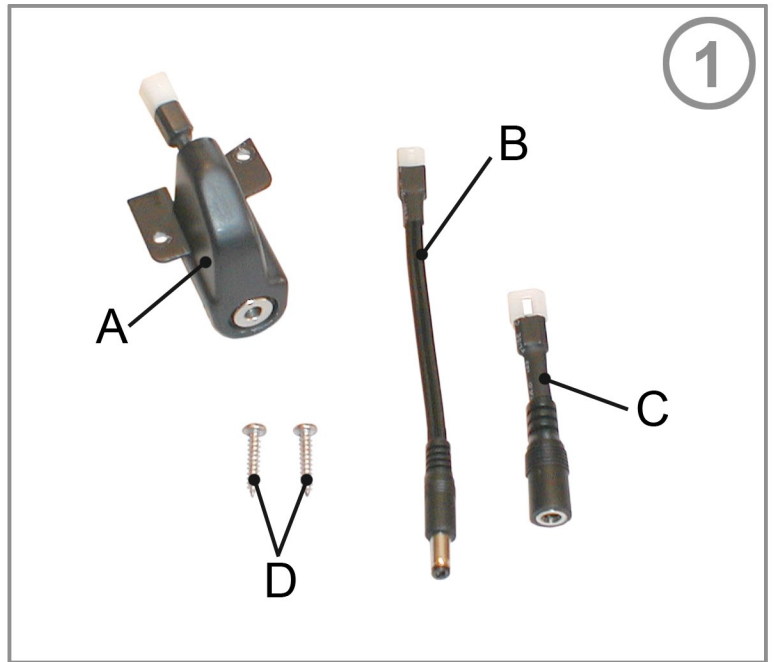

Barrel Plug Adaptor Kit

Includes:

- A. Hurricane Base Adaptor (1)
- B. Female Adaptor (1)
- C. Male Adaptor (1)
- D. Replacement Screws (2)

6

7

8