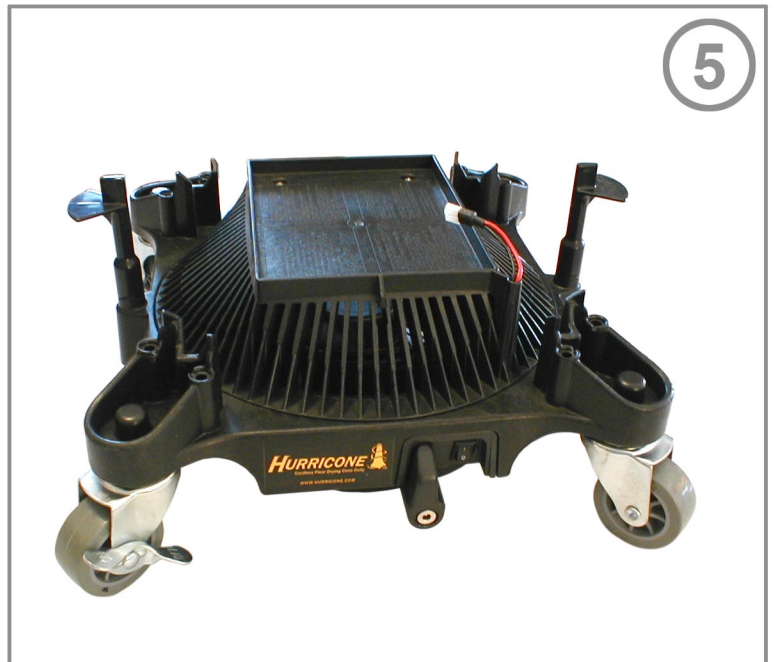

Barrel Plug Adaptor Kit

Includes:

- A. Hurricane Base Adaptor (1)
- B. Female Adaptor (1)
- C. Male Adaptor (1)
- D. Replacement Screws (2)

6

7

8