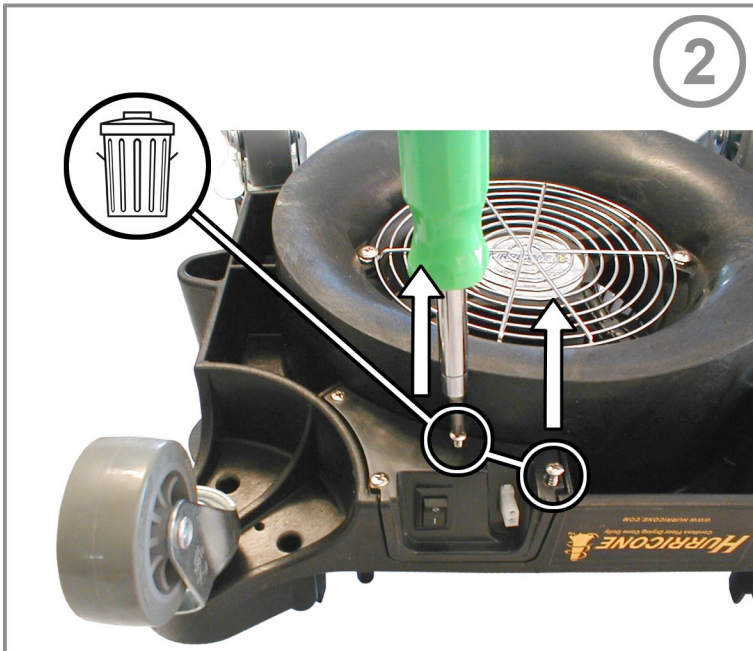

Barrel Plug Adaptor Kit

Includes:

- A. Hurricane Base Adaptor (1)
- B. Female Adaptor (1)
- C. Male Adaptor (1)
- D. Replacement Screws (2)

6

7

8