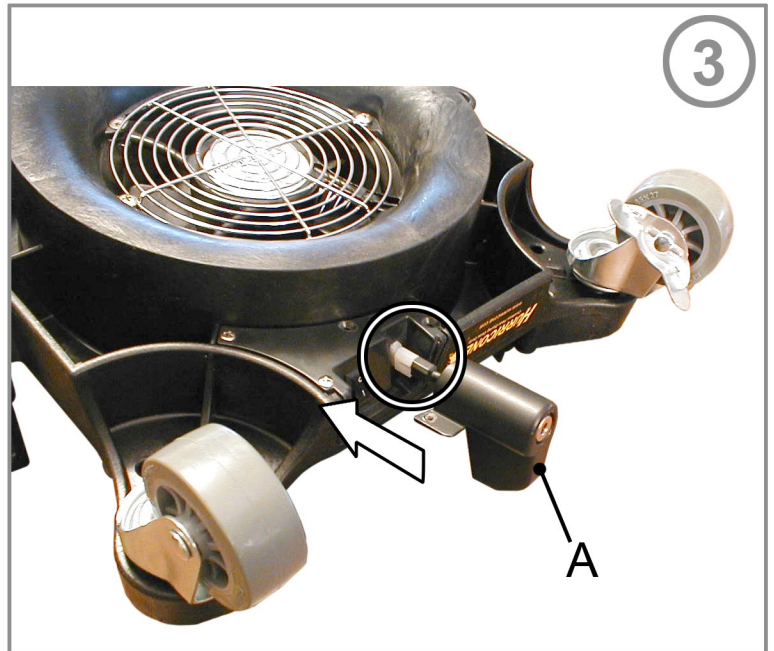

Barrel Plug Adaptor Kit

Includes:

- A. Hurricane Base Adaptor (1)
- B. Female Adaptor (1)
- C. Male Adaptor (1)
- D. Replacement Screws (2)

6

7

8