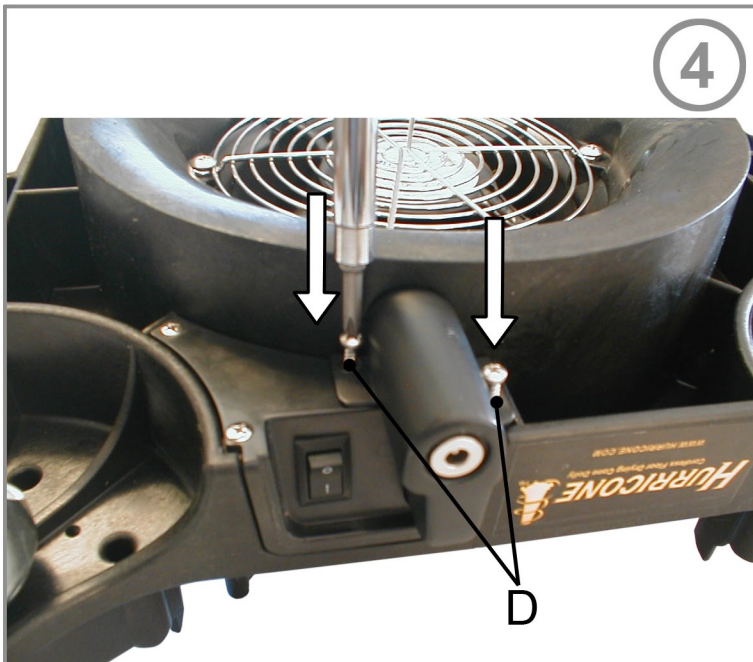

Barrel Plug Adaptor Kit

Includes:

- A. Hurricane Base Adaptor (1)
- B. Female Adaptor (1)
- C. Male Adaptor (1)
- D. Replacement Screws (2)

6

7

8