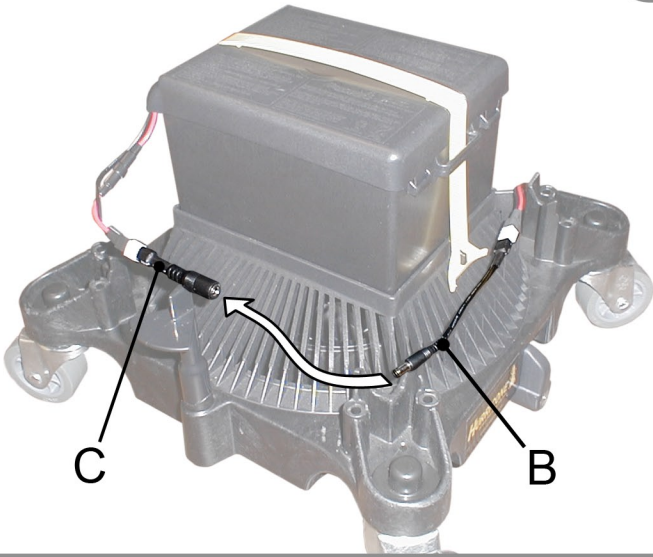

Barrel Plug Adaptor Kit

Includes:

- A. Hurricane Base Adaptor (1)
- B. Female Adaptor (1)
- C. Male Adaptor (1)
- D. Replacement Screws (2)

6

7

8